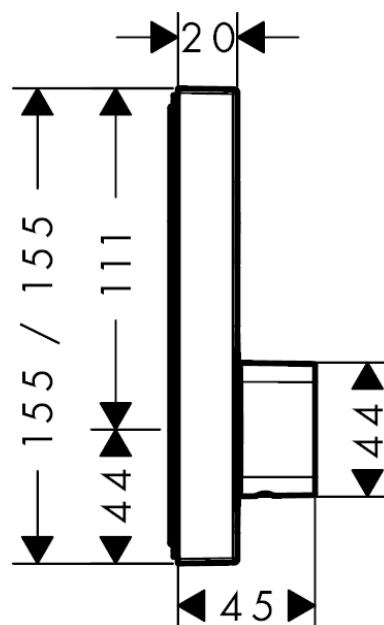

ShowerSelect

Mixer for concealed installation for 1 function

Surfaces: **chrome** Article Number: **15767000**

Description

product features

- connection type: basic set
- flow rate hand shower connection at 0.3 MPa: 21 l/min
- operating pressure: min. 0.1 MPa/max. 1.0 MPa
- scope of supply: handle, escutcheon, mixing unit, buttons

Mandatory Accessoires

- Basic set iBox universal (#01800XXX)
- iBox universal Basic with pre-mounted angle connection G1/2 (#01810XXX)

Optional Accessoires

- iBox universal basic set extension 25 mm (#13595XXX)

Technology

Product image

Scale drawing

Flowchart